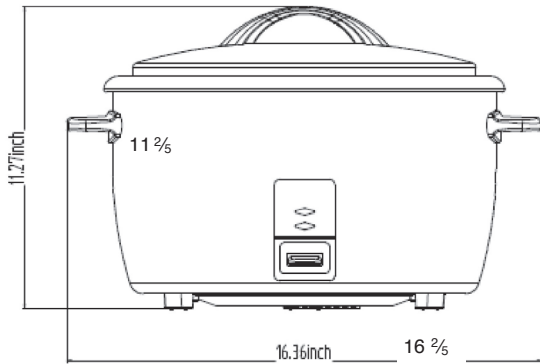

EXCEPTIONAL QUALITY. EXCEPTIONAL VALUE.

RICE COOKER

Model: CPCR25
UPC: 894779001579

Model CPCR25
UPC 894779001579

Specifications/Features

- Cooks up to 25 six-ounce cups of raw rice
- White sprayed body
- Constructed of aluminum with fiberglass insulation
- Lift off stainless cover with glass center
- Non-stick coated pot
- One button control with automated cooking process
- 1500 watts for cooking rice
- Cord to exit on back

Warranty (USA)

- Exclusive one year replacement warranty

ROUGH-IN DATA

Commercial Pro Rice Cooker Detailed Specs								
Capacity	Diameter	Height	Volt	Watts	NEMA Plug	Amps	Cord Length	Lbs.
25 Cup	17"	11"	120	1500	5-15P	13	55"	13½